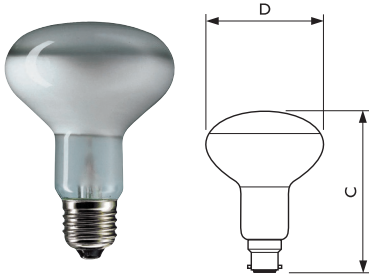

Reflector Standard Floodline

Reflector lamps based on advanced spotlighting technology. Used for display lighting in shops, hotels, restaurants and homes.

Product ID	Overall Length C max.	Diameter D max.
R80 B22	113	80
R80 E27	114.5	80

Dimensions in mm

Reflector Standard Floodline

Shortcode	Wattage (W)	Cap Base	Voltage	Bulb Shape	Luminous Intensity (cd)	Average Lifetime (hrs)	Colour Temperature (K)	Unit	Carton Quantity	Trade Price
60ESFLOOD	60	E27	240V	R80	270	1000	2700	PCE	6	\$3.77
75ESFLOOD	75	E27	240V	R80	360	1000	2700	PCE	6	\$3.77
100ESFLOOD	100	E27	240V	R80	530	1000	2700	PCE	6	\$3.77